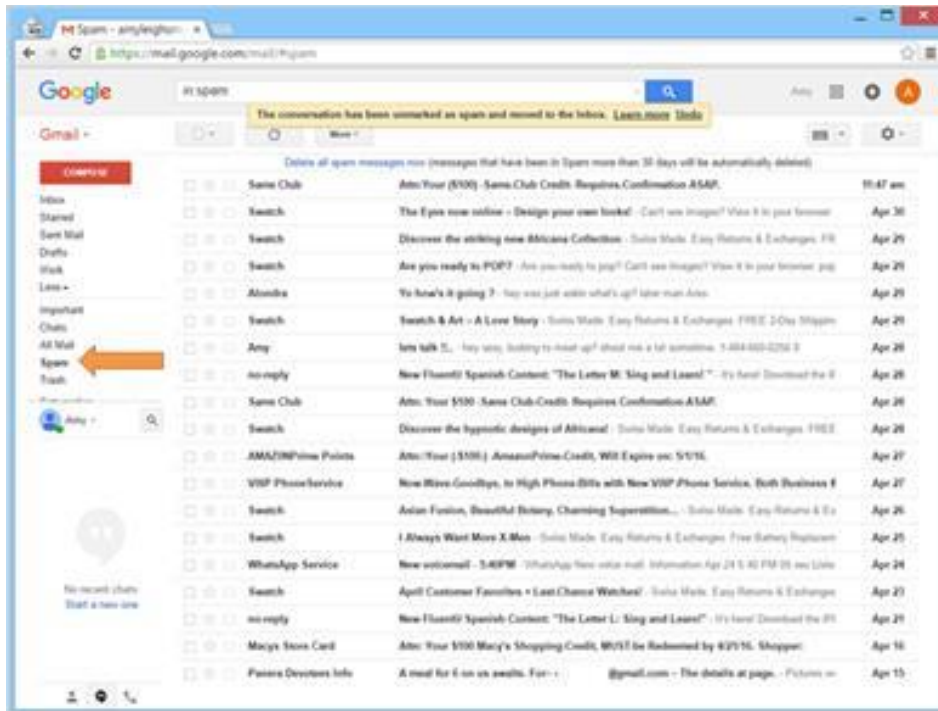

Spam and Junk Mail

Just like with regular mail, you can get junk sent to your email. That kind of junk email is referred to as Spam. What is Spam? Spam is considered unwanted online communication.

Spam emails often contain links to websites, **pictures, and other things that you don't** need. Some spam is annoying but harmless. But other spam can cause a virus or serious problems on your computer, or lead you to a fraudulent website.

Sometimes malicious spam emails have an attachment with them, shown by a paperclip icon. If the sender is not someone you know and trust, or if something looks suspicious **about the message, it's best to just delete the email and not open the attachment.** Downloading attachments is one way that computer viruses are spread.